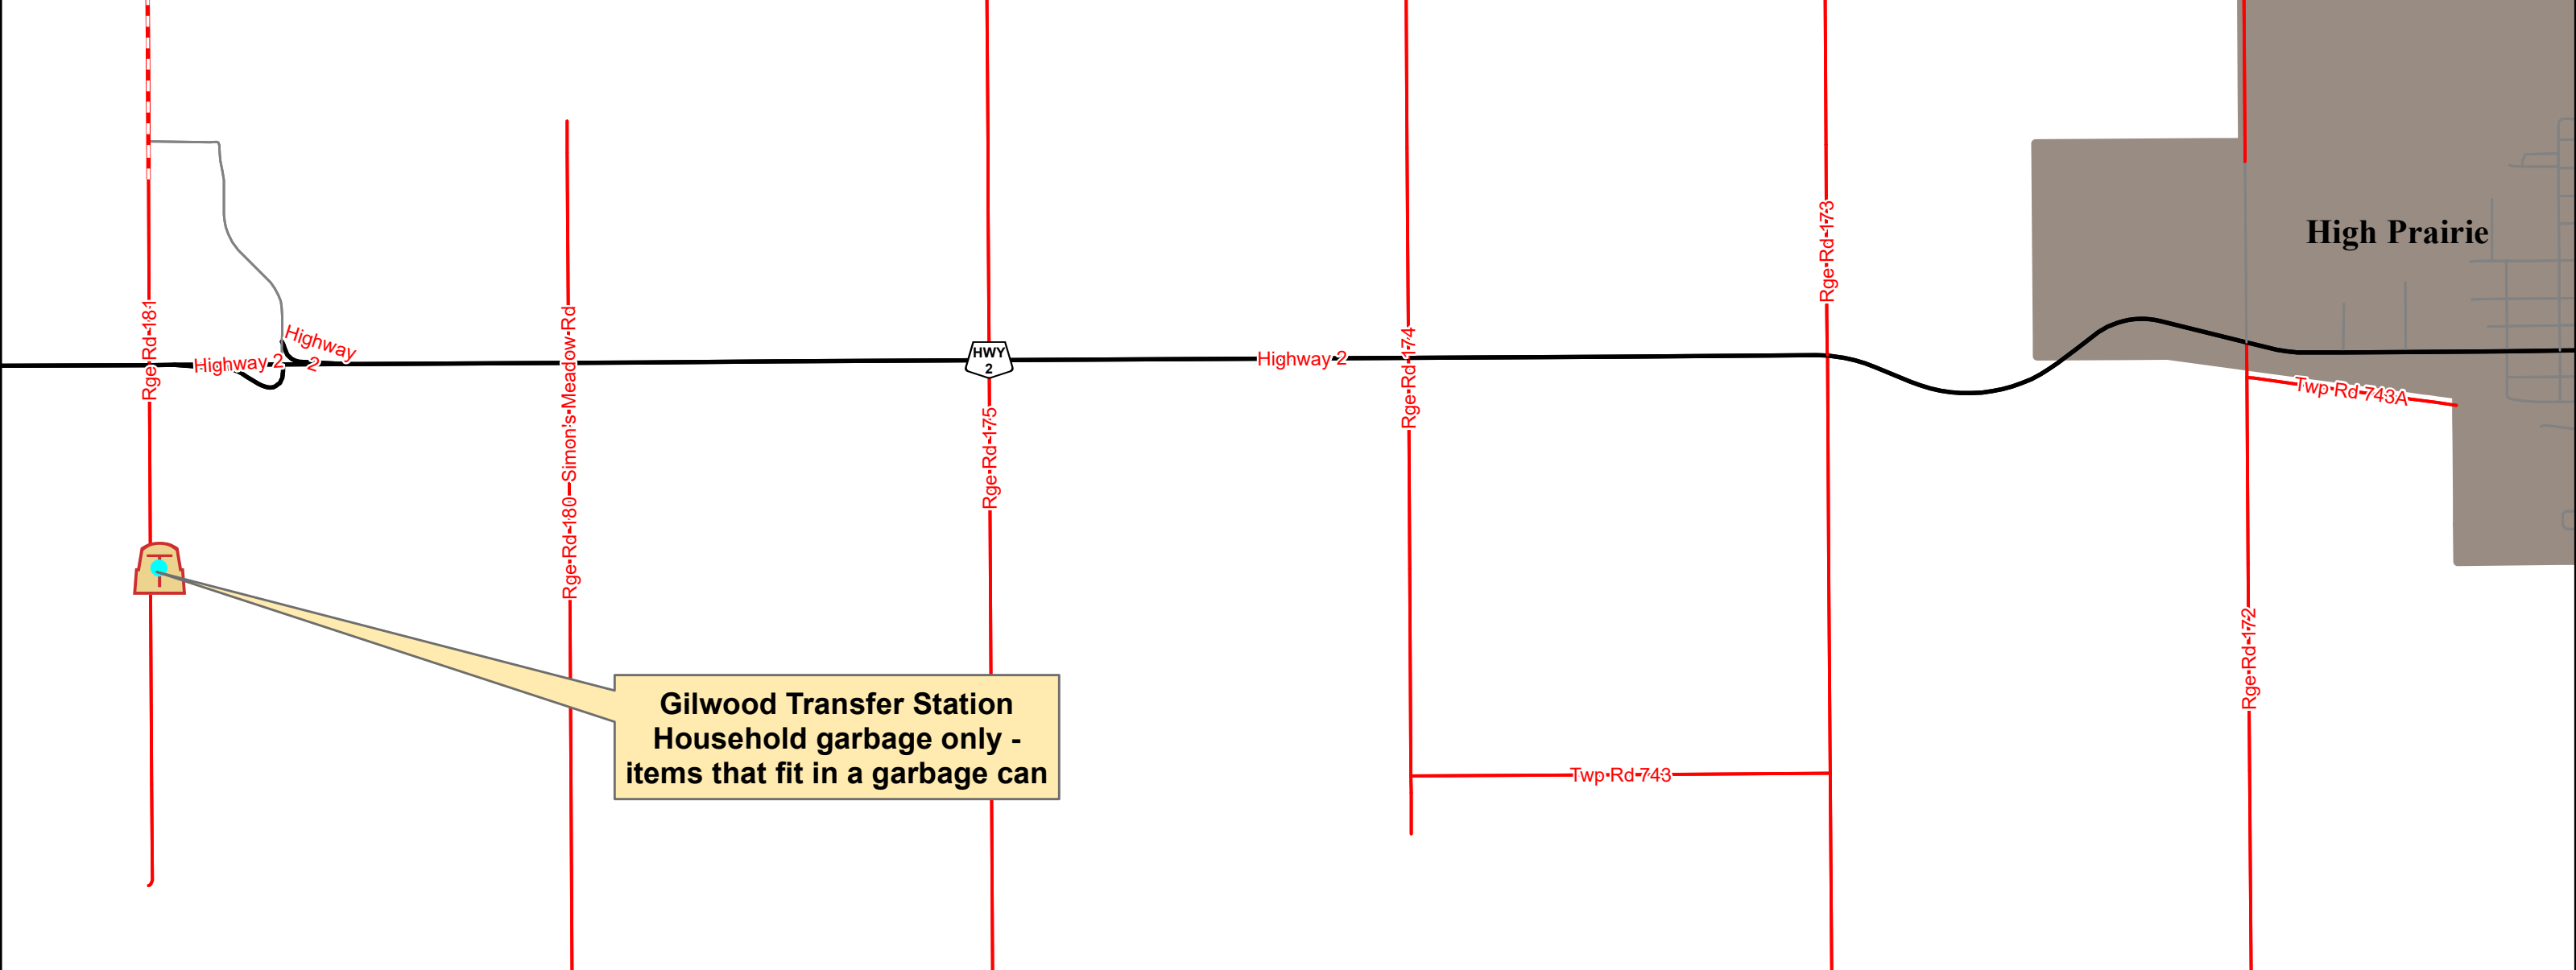

Units:
Metres
Scale:
1:23,551

Created: 1/31/2019
Contact: Big Lakes County
PH: (780) 523 - 5955
FX: (780) 523 - 4227

Gilwood Transfer Station

County Residents only

Operators at transfer stations will be happy to answer any questions you may have

Site Name	Days Of Operation	Summer Hours	Winter Hours
Banana Belt Transfer Station S.E. 11-73-W5	Wednesday & Sunday	10:00am to 7:00pm	11:00am to 6:00pm
Heart River Transfer Station N.E. 31-76-17-W5	Wednesday & Sunday	10:00am to 7:00pm	11:00am to 6:00pm
Joussard Transfer Station N.W. 33-73-13-W5	Wednesday & Sunday	10:00am to 7:00pm	11:00am to 6:00pm
High Prairie West & Gilwood Transfer Station N.W. 24-74-18-W5M		Open 24 Hours	
Enilda Transfer Station S.E. 01-74-16-W5		Open 24 Hours	
Faust & Kinuso Transfer Station S.E. 07-73-10-W5M	Wednesday & Sunday	10:00am to 7:00pm	11:00am to 6:00pm
Grouard Transfer Station Pt. N.E. 32-75-14-W5M	Wednesday & Sunday	10:00am to 7:00pm	11:00am to 6:00pm

Gilwood Transfer Station
Household garbage only -
items that fit in a garbage can