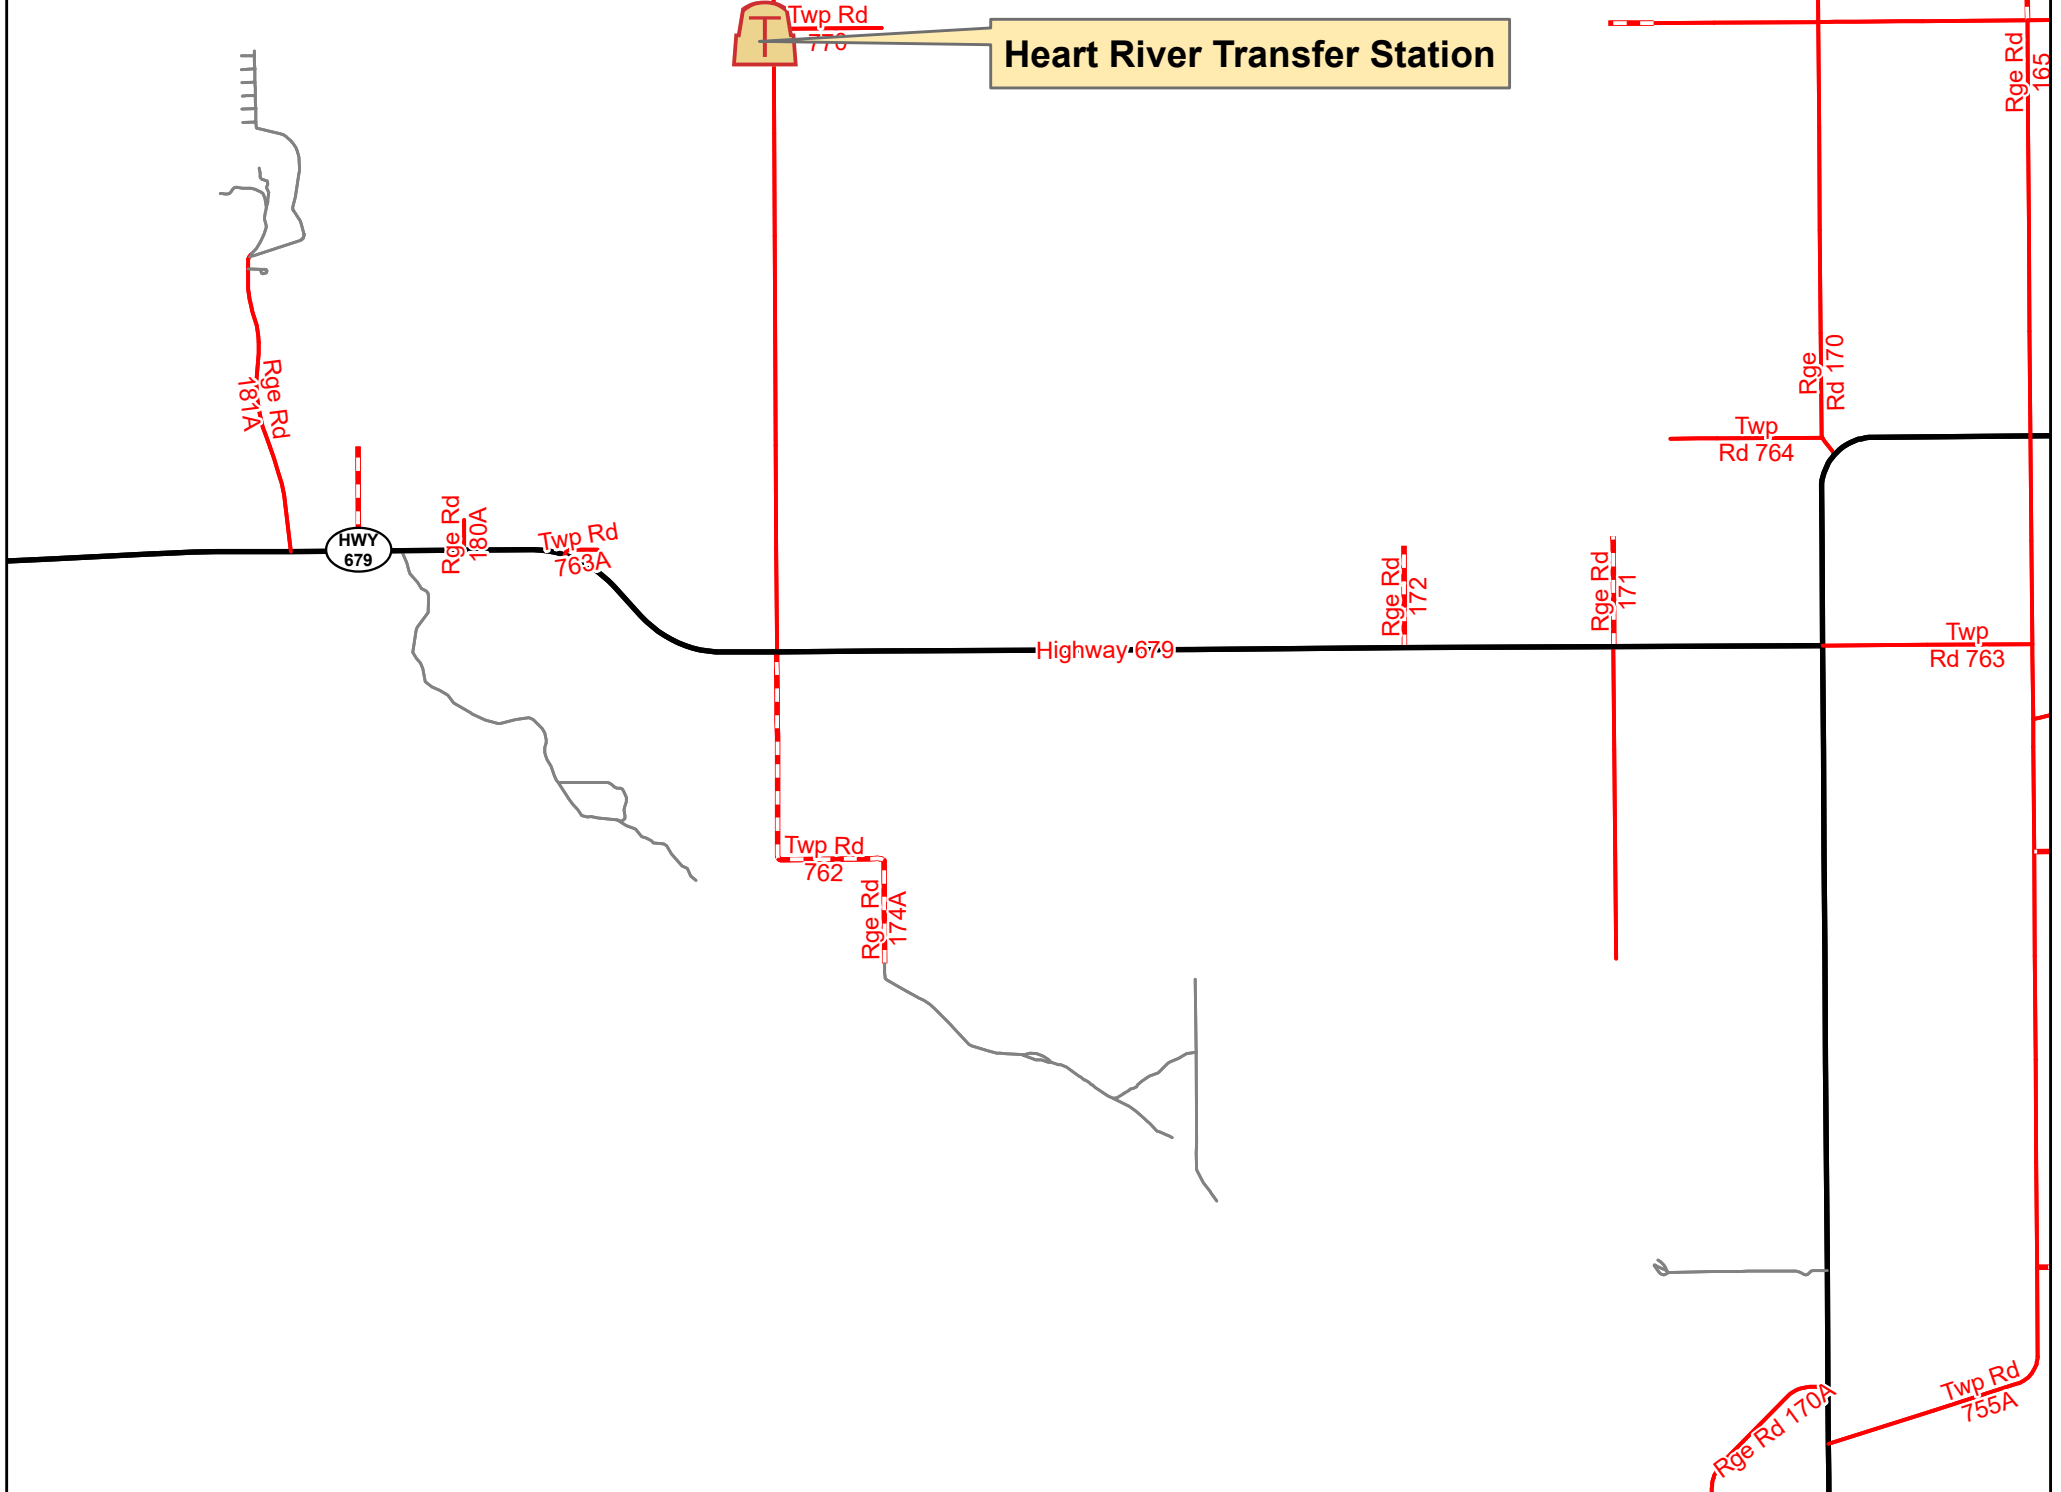

Units:
Metres
Scale:
1:58,947

Created:
1/31/2019

Contact:
Big Lakes County
PH: (780) 523 - 5955
FX: (780) 523 - 4227

Heart River Transfer Station

County Residents Only

Operators at transfer stations will be happy to answer any questions you may have

Site Name	Days Of Operation	Summer Hours	Winter Hours
Banana Belt Transfer Station S.E. 11-73-W5	Wednesday & Sunday	10:00am to 7:00pm	11:00am to 6:00pm
Heart River Transfer Station N.E. 31-76-17-W5	Wednesday & Sunday	10:00am to 7:00pm	11:00am to 6:00pm
Joussard Transfer Station N.W. 33-73-13-W5	Wednesday & Sunday	10:00am to 7:00pm	11:00am to 6:00pm
High Prairie West & Gilwood Transfer Station N.W. 24-74-18-W5M		Open 24 Hours	
Enilda Transfer Station S.E. 01-74-16-W5		Open 24 Hours	
Faust & Kinuso Transfer Station S.E. 07-73-10-W5M	Wednesday & Sunday	10:00am to 7:00pm	11:00am to 6:00pm
Grouard Transfer Station Pt. N.E. 32-75-14-W5M	Wednesday & Sunday	10:00am to 7:00pm	11:00am to 6:00pm