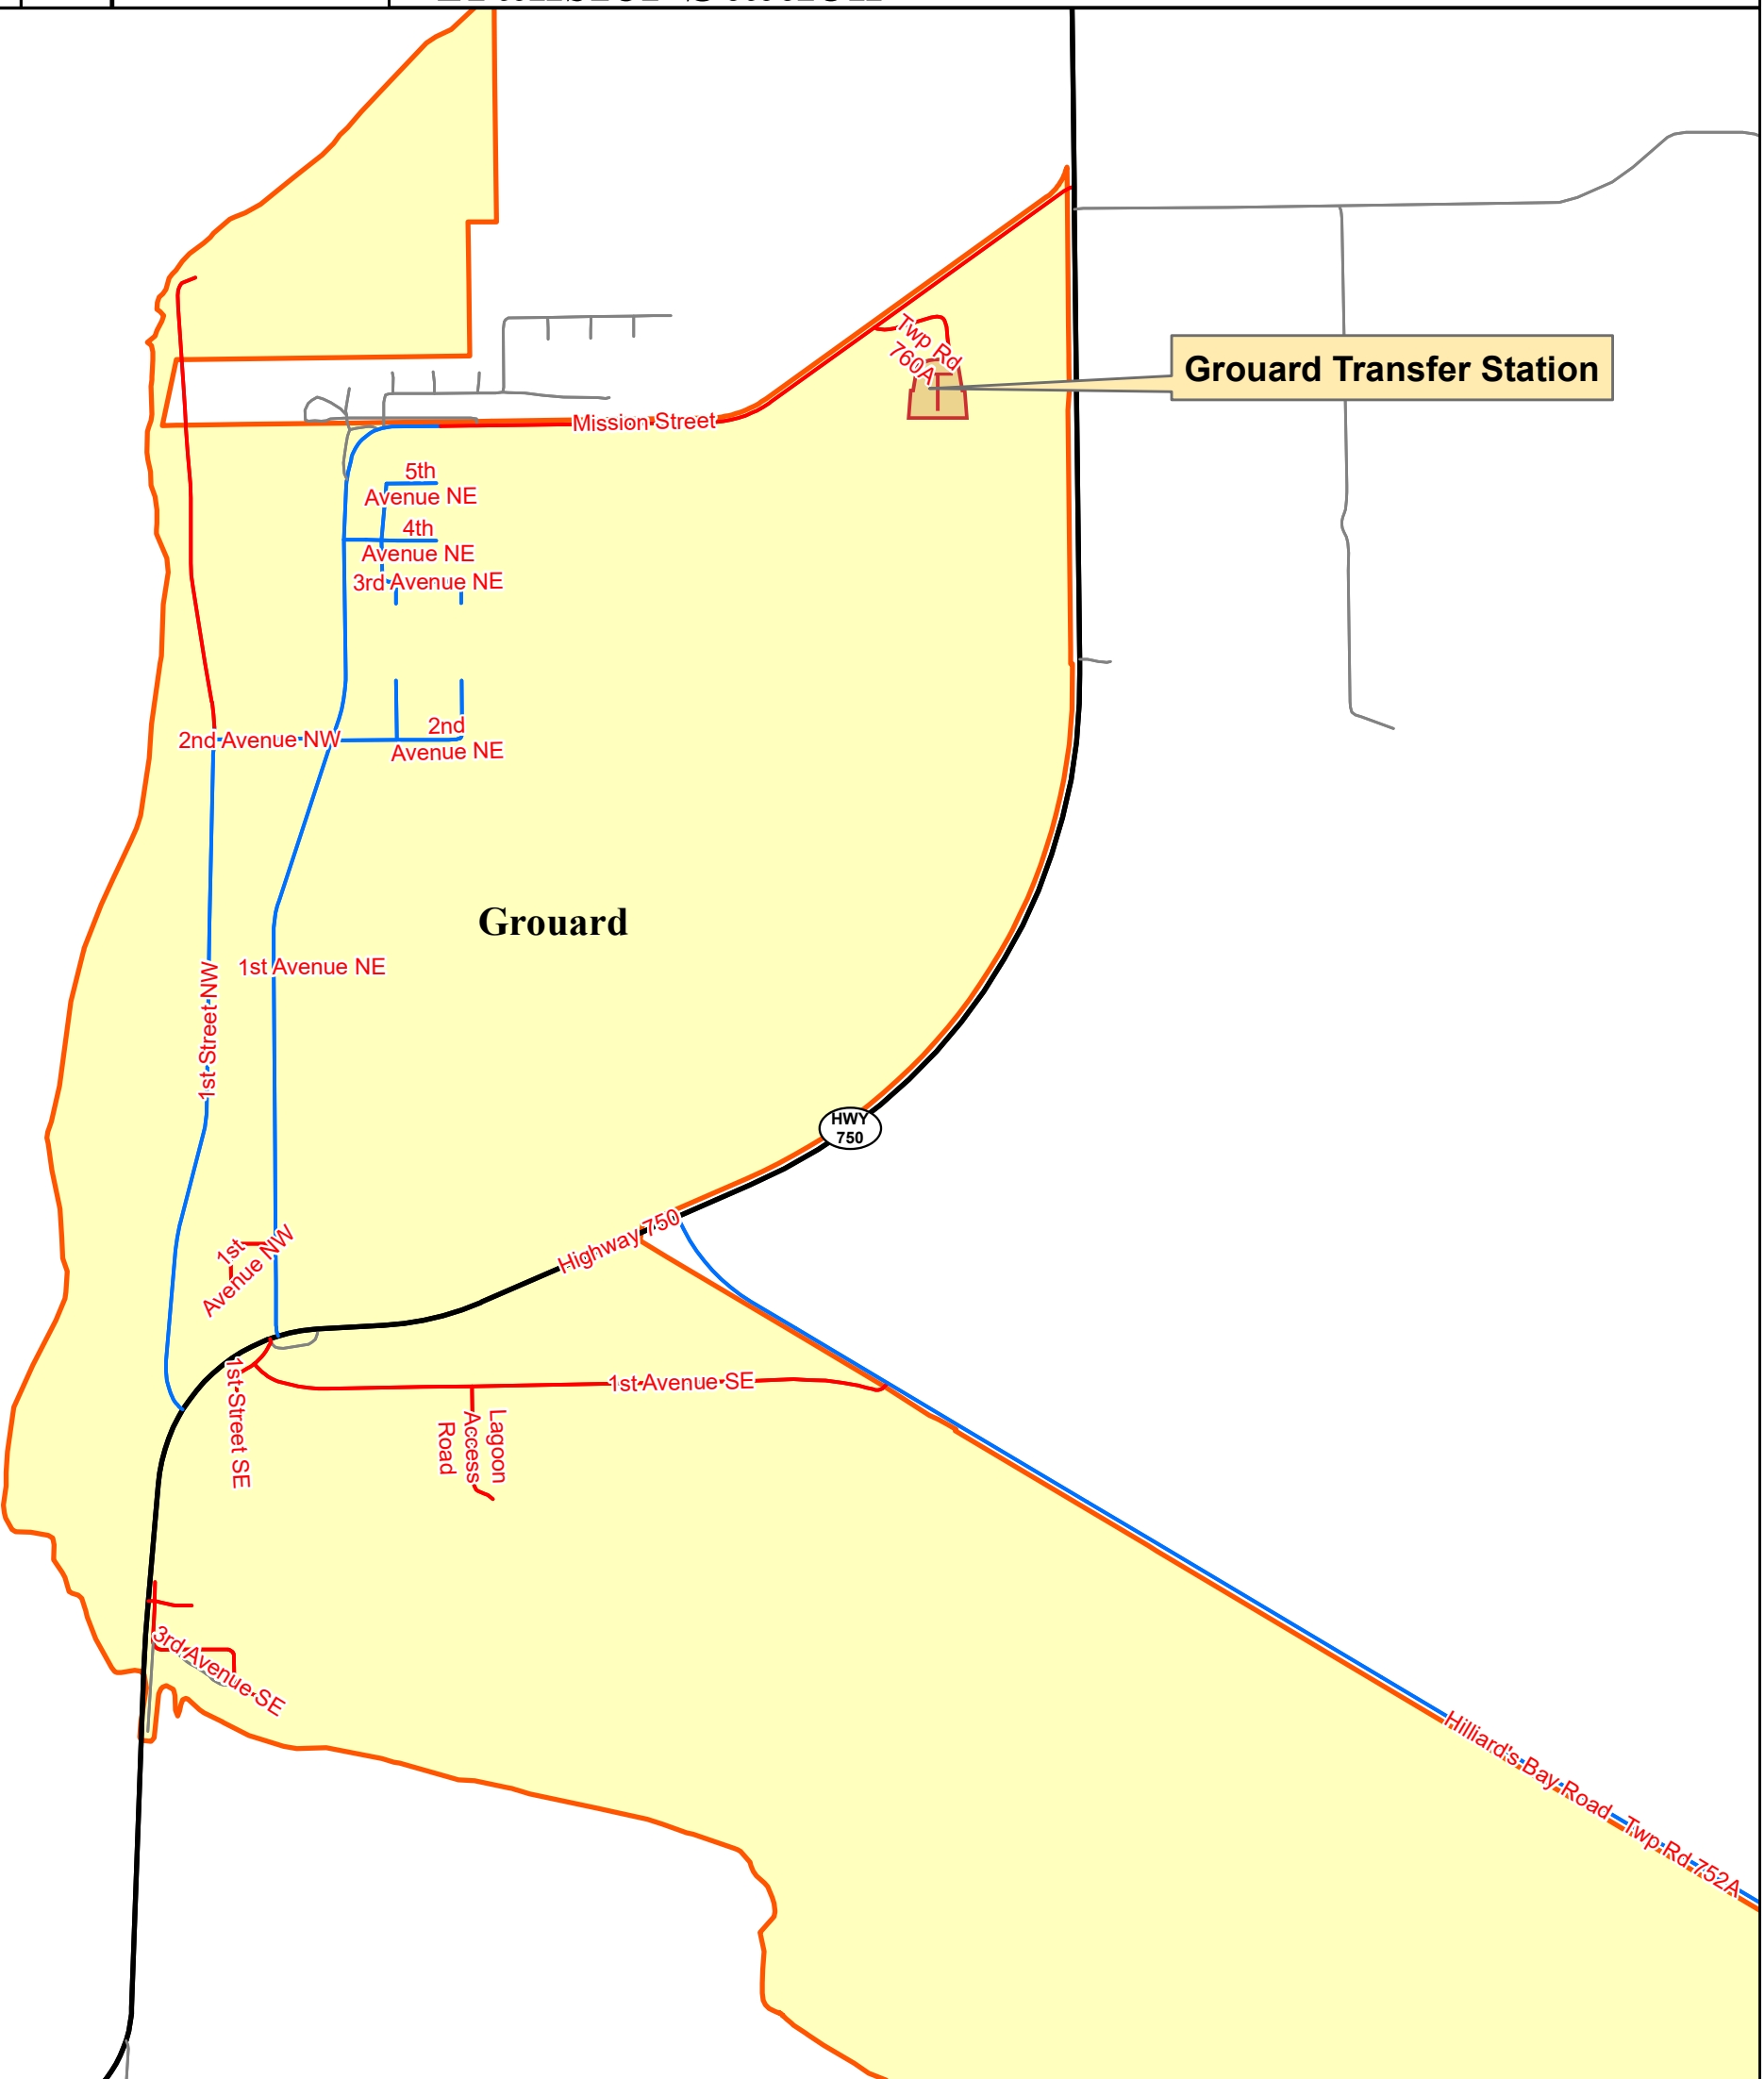

Units:
Metres
Scale:
1:20,000

Created:
1/31/2019
Contact:
Big Lakes County
PH: (780) 523 - 5955
FX: (780) 523 - 4227

Grouard Transfer Station

County Residents Only

Operators at transfer stations will be happy to answer any questions you may have

Site Name	Days Of Operation	Summer Hours	Winter Hours
Banana Belt Transfer Station S.E. 11-73-W5	Wednesday & Sunday	10:00am to 7:00pm	11:00am to 6:00pm
Heart River Transfer Station N.E. 31-76-17-W5	Wednesday & Sunday	10:00am to 7:00pm	11:00am to 6:00pm
Joussard Transfer Station N.W. 33-73-13-W5	Wednesday & Sunday	10:00am to 7:00pm	11:00am to 6:00pm
High Prairie West & Gilwood Transfer Station N.W. 24-74-18-W5M		Open 24 Hours	
Enilda Transfer Station S.E. 01-74-16-W5		Open 24 Hours	
Faust & Kinuso Transfer Station S.E. 07-73-10-W5M	Wednesday & Sunday	10:00am to 7:00pm	11:00am to 6:00pm
Grouard Transfer Station Pt. N.E. 32-75-14-W5M	Wednesday & Sunday	10:00am to 7:00pm	11:00am to 6:00pm