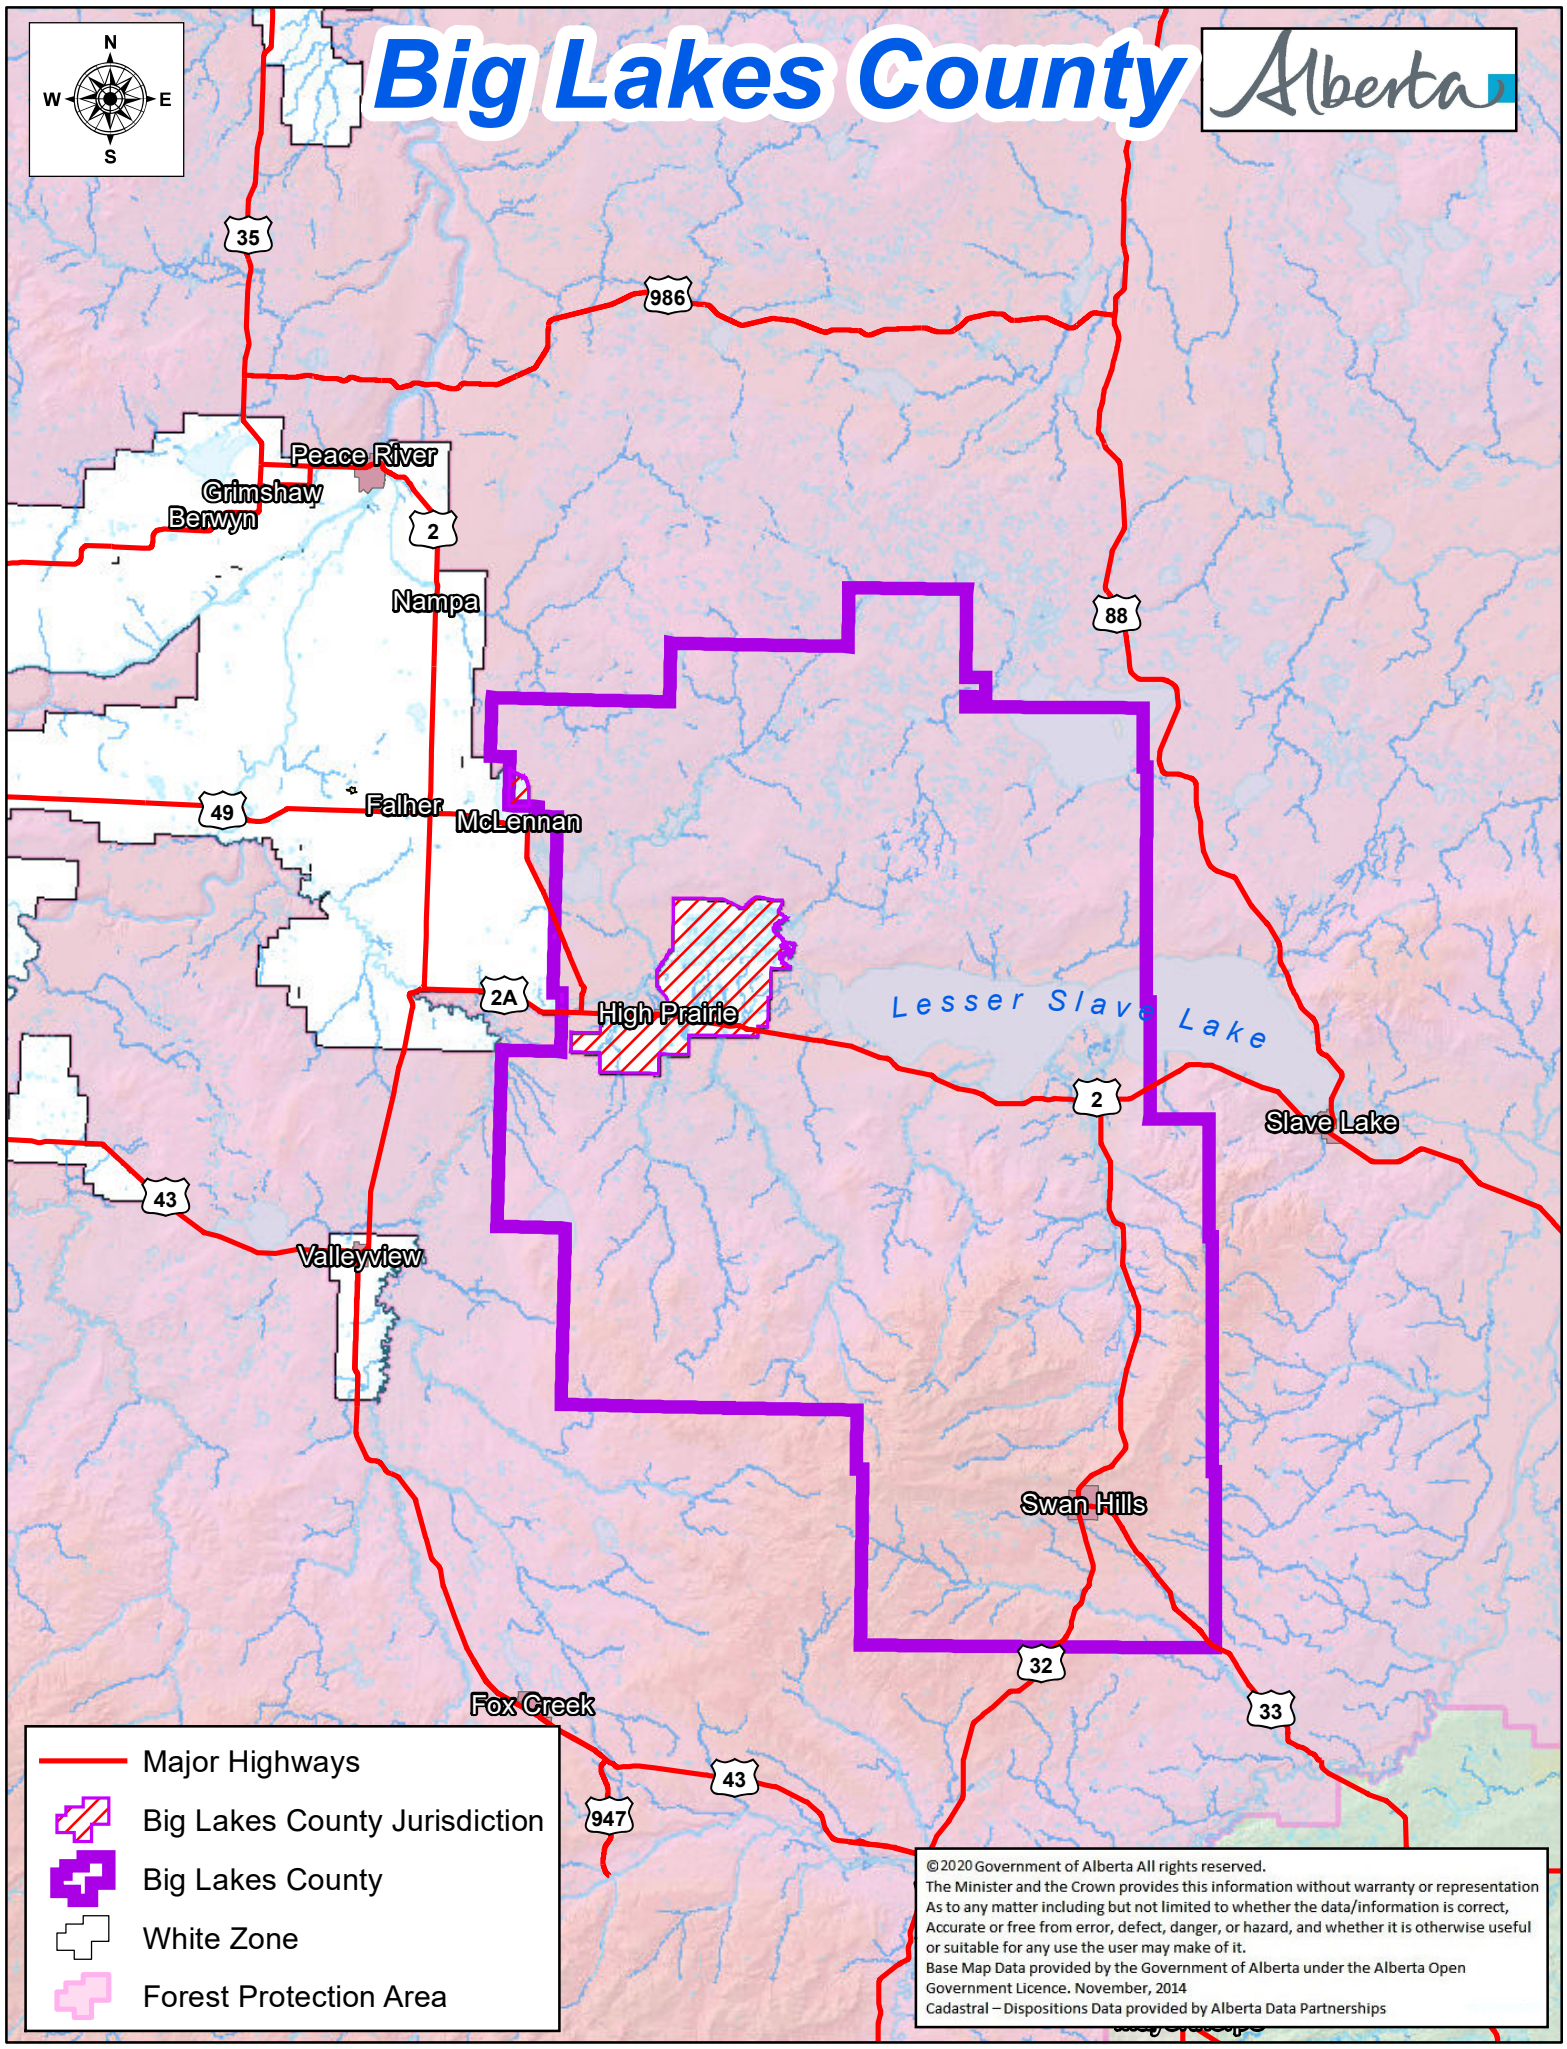

Big Lakes County

Alberta

- Major Highways
- ▨ Big Lakes County Jurisdiction
- ▨ Big Lakes County
- White Zone
- ▨ Forest Protection Area

© 2020 Government of Alberta All rights reserved.
The Minister and the Crown provides this information without warranty or representation As to any matter including but not limited to whether the data/information is correct, Accurate or free from error, defect, danger, or hazard, and whether it is otherwise useful or suitable for any use the user may make of it.
Base Map Data provided by the Government of Alberta under the Alberta Open Government Licence. November, 2014
Cadastral – Dispositions Data provided by Alberta Data Partnerships